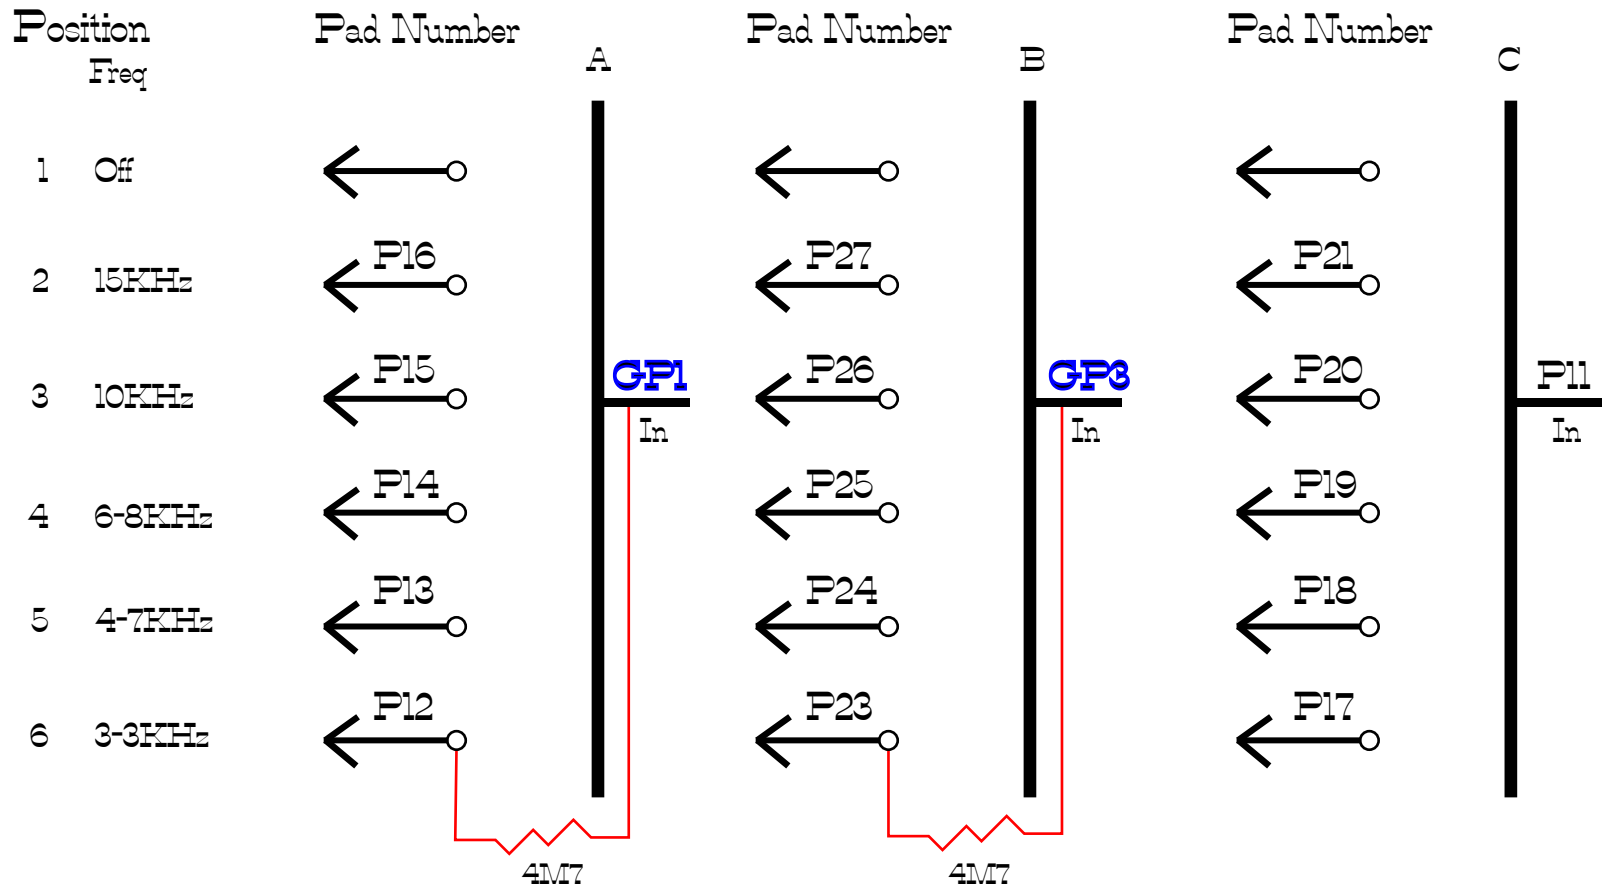

Switch Master

Position

Pad Number

Pad Number

Pad Number

- Freq
- 1 Off
 - 2 27Hz
 - 3 47Hz
 - 4 82Hz
 - 5 150Hz
 - 6 270Hz

To Position 6A Lower Filter Switch

Upper Filter Switch

Switch Type
3 Pole x 6 Position

Lower Filter Switch

Switch Type
3 Pole x 6 Position