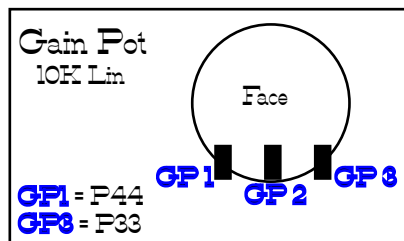

Switch Master

Position

Pad Number

Pad Number

Pad Number

- Freq
- 1 Off
 - 2 27Hz
 - 3 47Hz
 - 4 82Hz
 - 5 150Hz
 - 6 270Hz

To Position 6A Lower Filter Switch

Upper Filter Switch

Switch Type
3 Pole x 6 Position

Lower Filter Switch

Switch Type
3 Pole x 6 Position