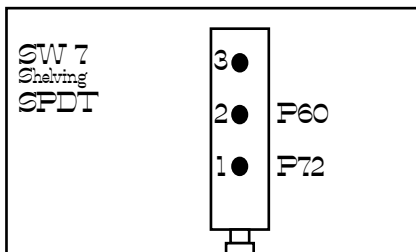

Switch Master

Position

Pad Number

Pad Number

Pad Number

- Freq
- 1 Off
 - 2 27Hz
 - 3 47Hz
 - 4 82Hz
 - 5 150Hz
 - 6 270Hz

To Position 6A Lower Filter Switch

Upper Filter Switch

Switch Type
3 Pole x 6 Position

Lower Filter Switch

Switch Type
3 Pole x 6 Position