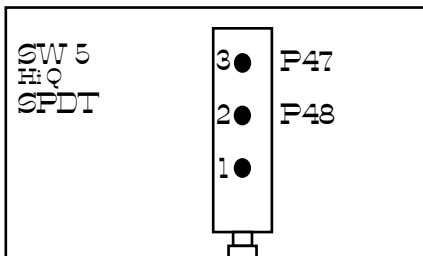

Switch Master

Position

Pad Number

Pad Number

Pad Number

- Freq
- 1 Off
 - 2 27Hz
 - 3 47Hz
 - 4 82Hz
 - 5 150Hz
 - 6 270Hz

To Position 6A Lower Filter Switch

Upper Filter Switch

Switch Type
3 Pole x 6 Position

Lower Filter Switch

Switch Type
3 Pole x 6 Position