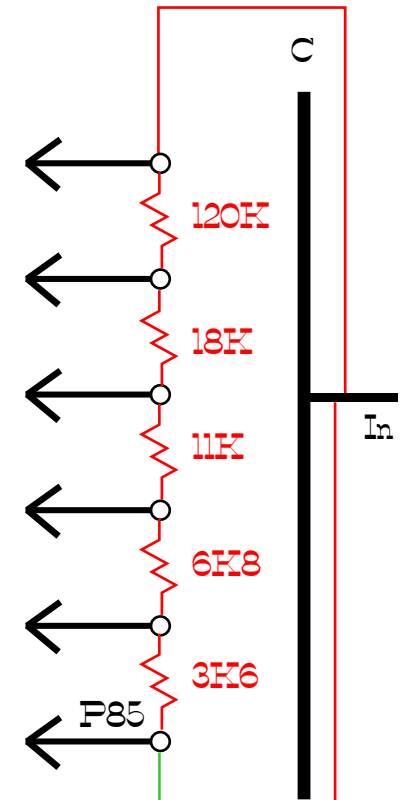

Switch Master

Position

Pad Number

Pad Number

Pad Number

- Freq
- 1 Off
 - 2 27Hz
 - 3 47Hz
 - 4 82Hz
 - 5 150Hz
 - 6 270Hz

To Position 6A Lower Filter Switch

Upper Filter Switch

Switch Type
3 Pole x 6 Position

Lower Filter Switch

Switch Type
3 Pole x 6 Position