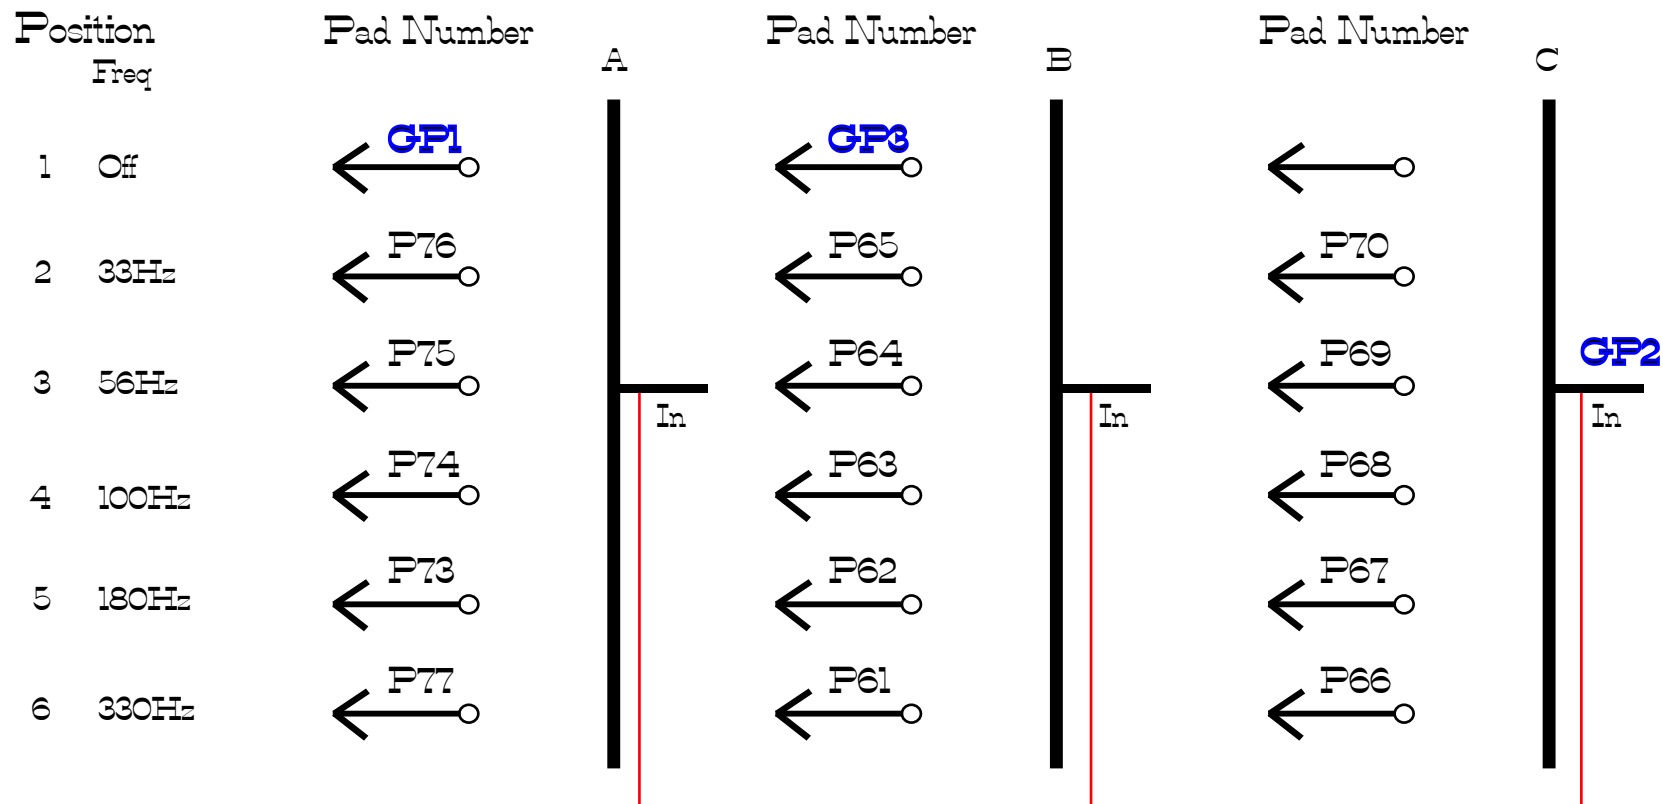

Switch Master

Position

Pad Number

Pad Number

Pad Number

- Freq
- 1 Off
 - 2 27Hz
 - 3 47Hz
 - 4 82Hz
 - 5 150Hz
 - 6 270Hz

To Position 6A Lower Filter Switch

Upper Filter Switch

Switch Type
3 Pole x 6 Position

Lower Filter Switch

Switch Type
3 Pole x 6 Position