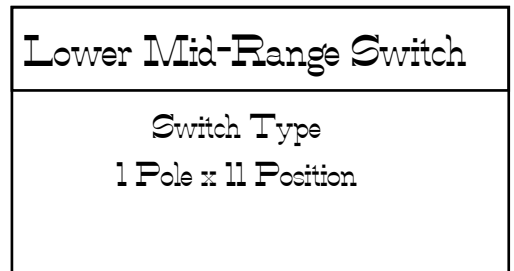

Switch Master

Position

Pad Number

Pad Number

Pad Number

- Freq
- 1 Off
 - 2 27Hz
 - 3 47Hz
 - 4 82Hz
 - 5 150Hz
 - 6 270Hz

To Position 6A Lower Filter Switch

Upper Filter Switch