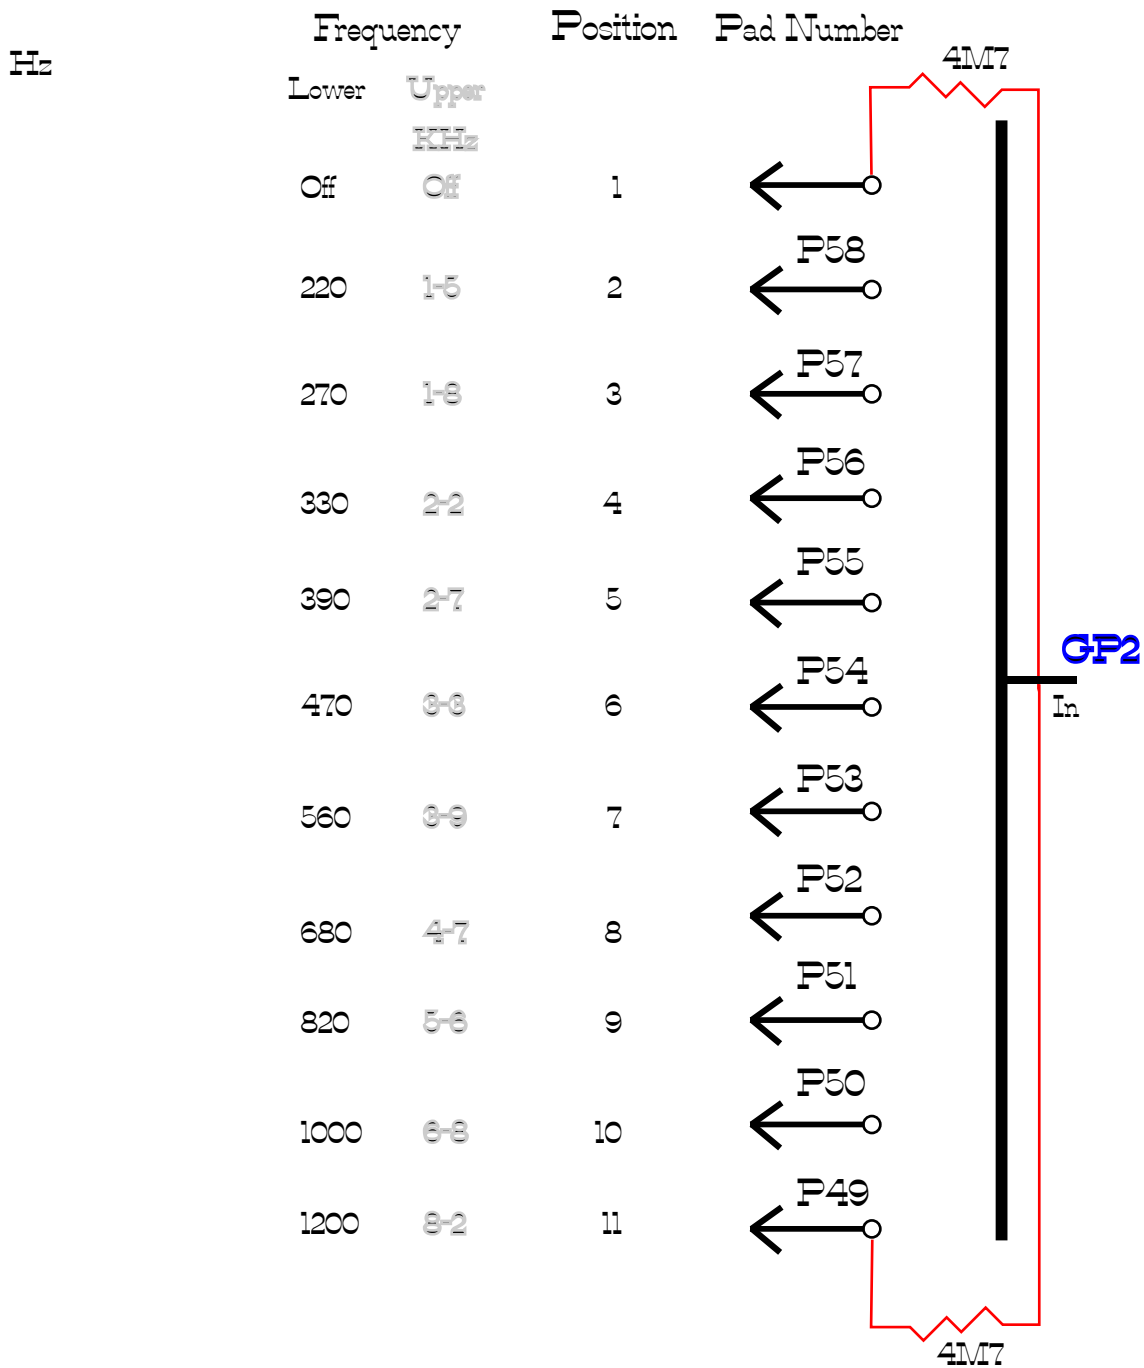

Switch Master

Position

Pad Number

Pad Number

Pad Number

- Freq
- 1 Off
 - 2 27Hz
 - 3 47Hz
 - 4 82Hz
 - 5 150Hz
 - 6 270Hz

To Position 6A Lower Filter Switch

Upper Filter Switch

Switch Type
3 Pole x 6 Position

Lower Filter Switch

Switch Type
3 Pole x 6 Position