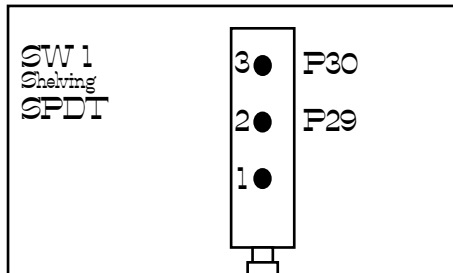

Switch Master

Position

Pad Number

Pad Number

Pad Number

- Freq
- 1 Off
 - 2 27Hz
 - 3 47Hz
 - 4 82Hz
 - 5 150Hz
 - 6 270Hz

To Position 6A Lower Filter Switch

Upper Filter Switch

Switch Type
3 Pole x 6 Position

Lower Filter Switch

Switch Type
3 Pole x 6 Position