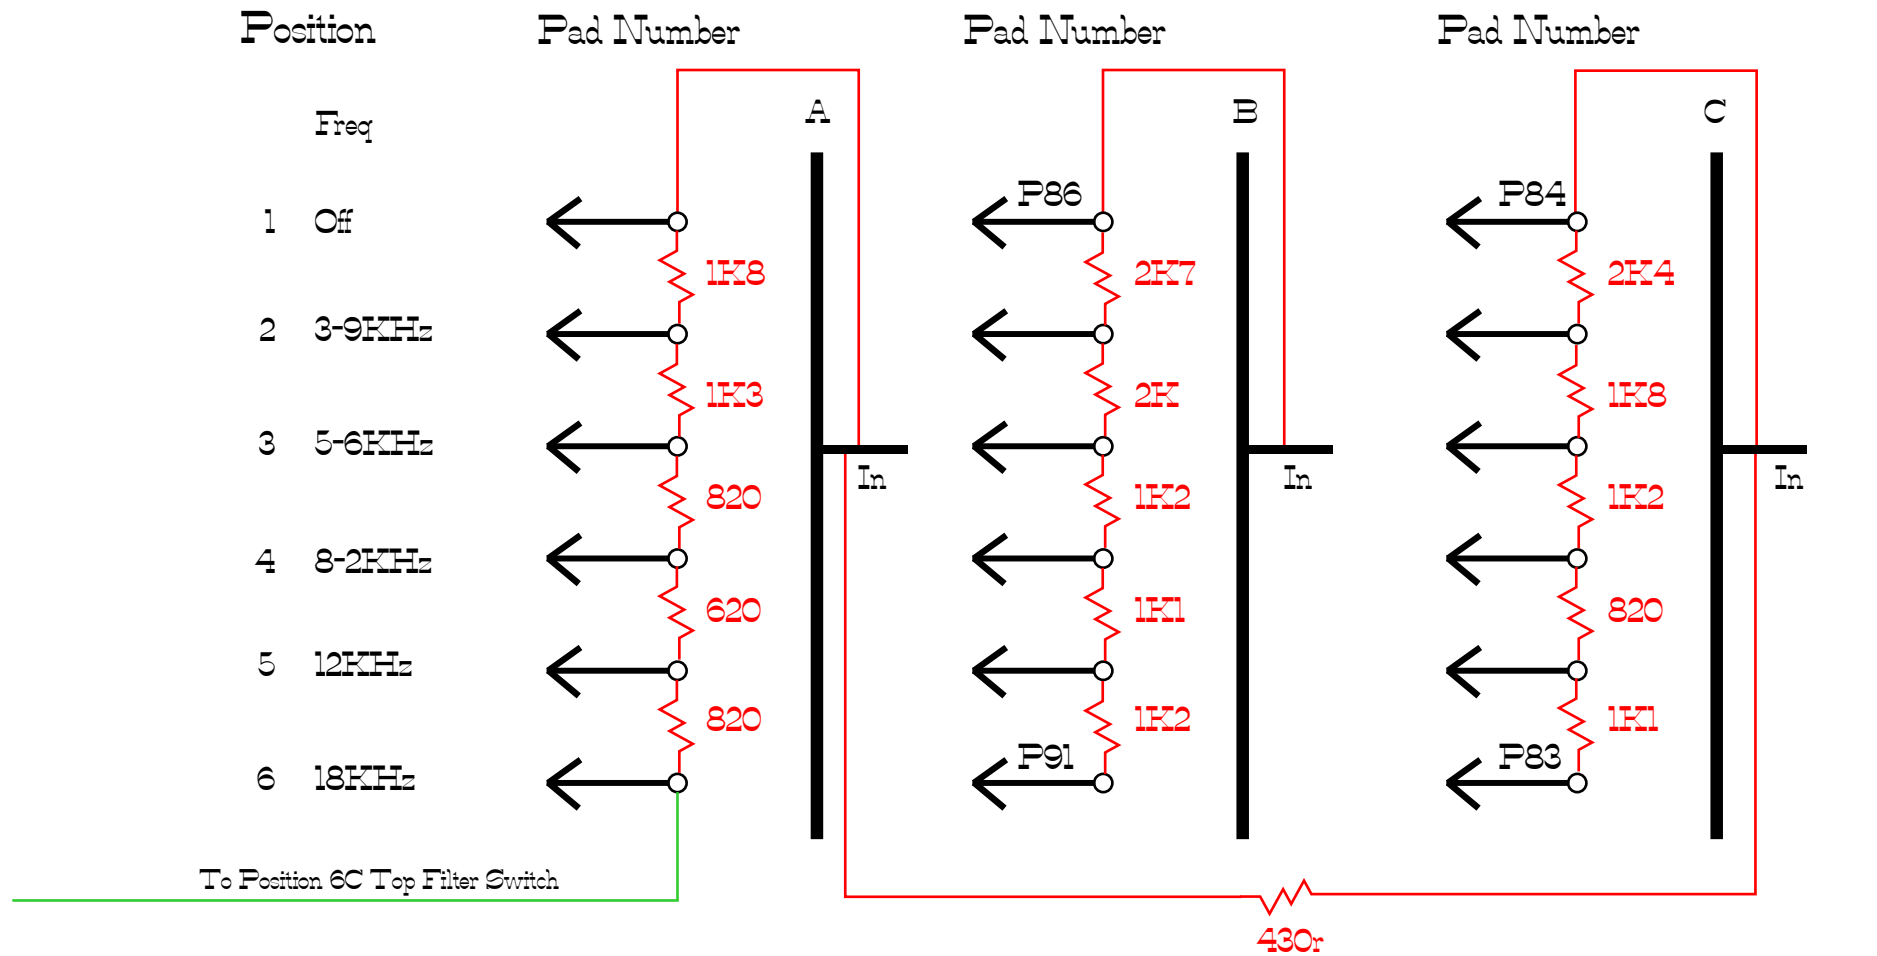

Switch Master

Position

Pad Number

Pad Number

Pad Number

- Freq
- 1 Off
 - 2 27Hz
 - 3 47Hz
 - 4 82Hz
 - 5 150Hz
 - 6 270Hz

To Position 6A Lower Filter Switch

Upper Filter Switch

Switch Type
3 Pole x 6 Position

Lower Filter Switch

Switch Type
3 Pole x 6 Position