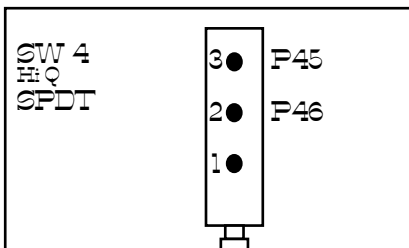

Switch Master

Position

Pad Number

Pad Number

Pad Number

- Freq
- 1 Off
 - 2 27Hz
 - 3 47Hz
 - 4 82Hz
 - 5 150Hz
 - 6 270Hz

To Position 6A Lower Filter Switch

Upper Filter Switch

Switch Type
3 Pole x 6 Position

Lower Filter Switch

Switch Type
3 Pole x 6 Position