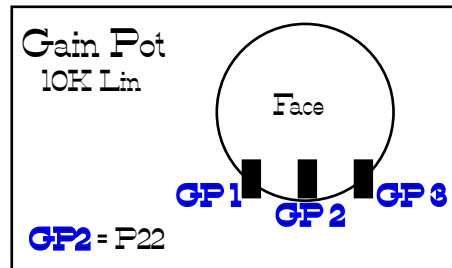

Switch Master

Position

Pad Number

Pad Number

Pad Number

- Freq
- 1 Off
 - 2 27Hz
 - 3 47Hz
 - 4 82Hz
 - 5 150Hz
 - 6 270Hz

To Position 6A Lower Filter Switch

Upper Filter Switch

Switch Type
3 Pole x 6 Position

Lower Filter Switch

Switch Type
3 Pole x 6 Position