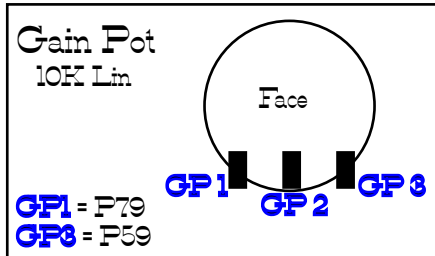

Switch Master

Position

Pad Number

Pad Number

Pad Number

- Freq
- 1 Off
 - 2 27Hz
 - 3 47Hz
 - 4 82Hz
 - 5 150Hz
 - 6 270Hz

To Position 6A Lower Filter Switch

Upper Filter Switch

Switch Type
3 Pole x 6 Position

Lower Filter Switch

Switch Type
3 Pole x 6 Position