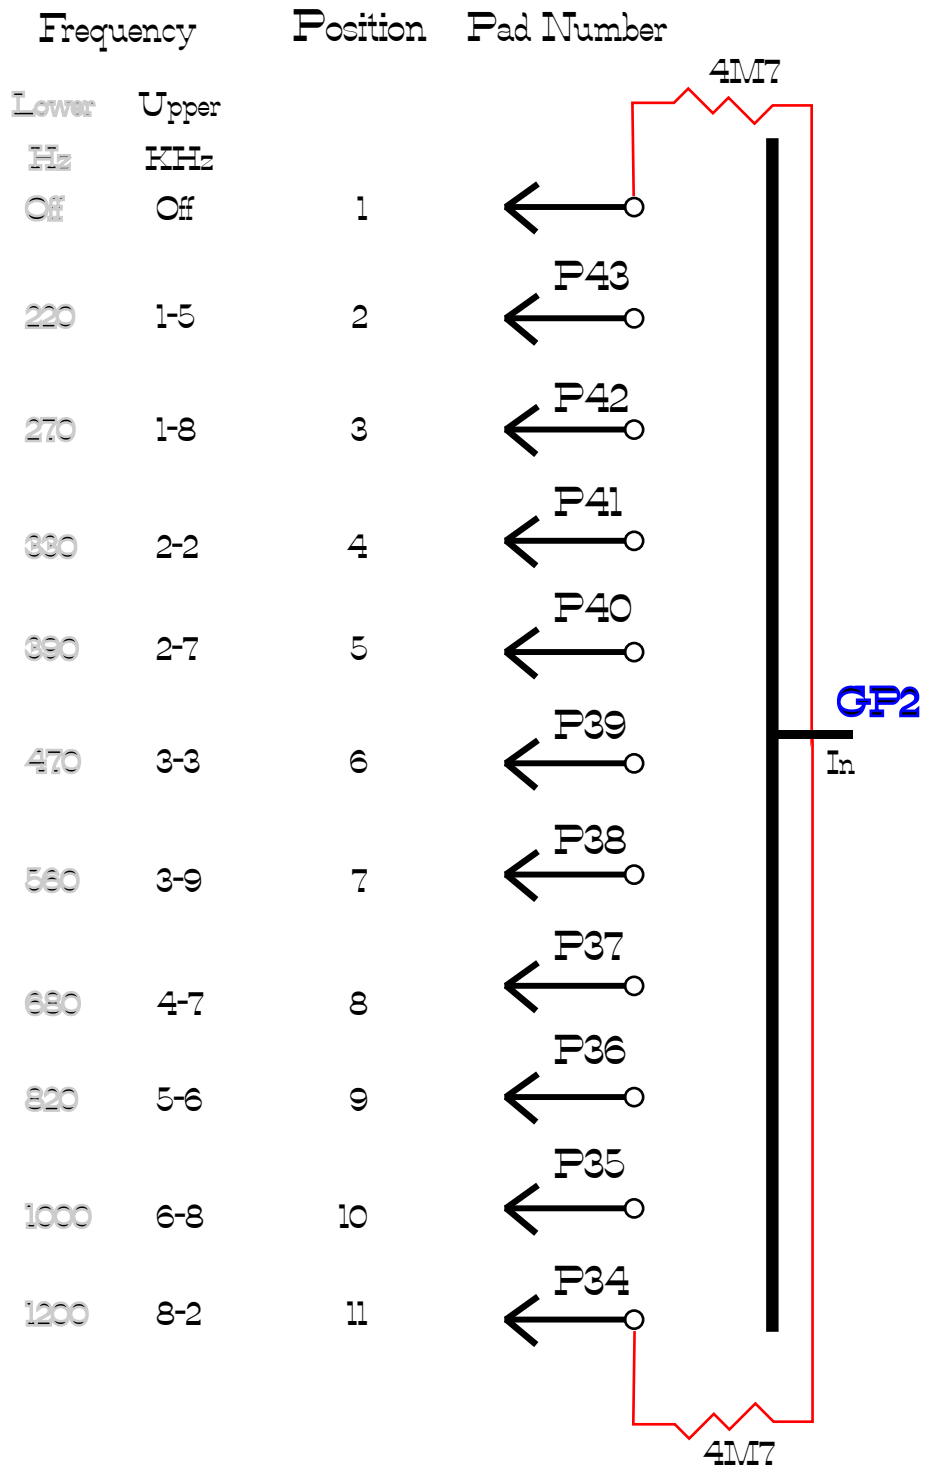

Switch Master

Position

Pad Number

Pad Number

Pad Number

- Freq
- 1 Off
 - 2 27Hz
 - 3 47Hz
 - 4 82Hz
 - 5 150Hz
 - 6 270Hz

To Position 6A Lower Filter Switch

Upper Filter Switch

Switch Type
3 Pole x 6 Position

Lower Filter Switch

Switch Type
3 Pole x 6 Position