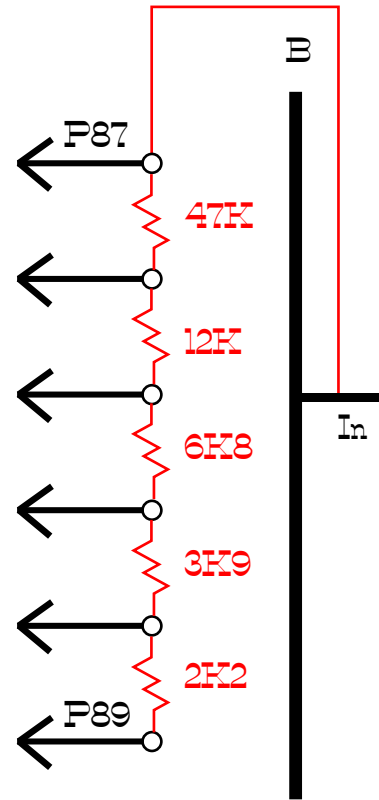

Switch Master

Position

Pad Number

Pad Number

Pad Number

- Freq
- 1 Off
 - 2 27Hz
 - 3 47Hz
 - 4 82Hz
 - 5 150Hz
 - 6 270Hz

To Position 6A Lower Filter Switch

Upper Filter Switch

Switch Type
3 Pole x 6 Position

Lower Filter Switch

Switch Type
3 Pole x 6 Position