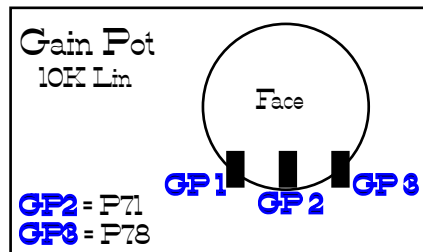

Switch Master

Position

Pad Number

Pad Number

Pad Number

- Freq
- 1 Off
 - 2 27Hz
 - 3 47Hz
 - 4 82Hz
 - 5 150Hz
 - 6 270Hz

To Position 6A Lower Filter Switch

Upper Filter Switch

Switch Type
3 Pole x 6 Position

Lower Filter Switch

Switch Type
3 Pole x 6 Position