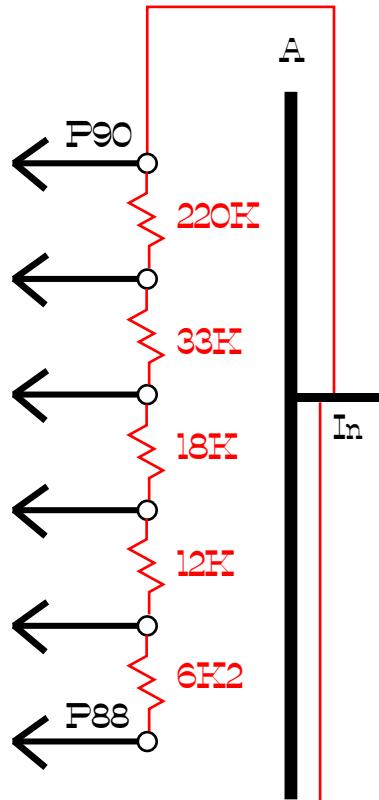

Switch Master

Position

Pad Number

Pad Number

Pad Number

- Freq
- 1 Off
 - 2 27Hz
 - 3 47Hz
 - 4 82Hz
 - 5 150Hz
 - 6 270Hz

To Position 6A Lower Filter Switch

Upper Filter Switch

Switch Type
3 Pole x 6 Position

Lower Filter Switch

Switch Type
3 Pole x 6 Position